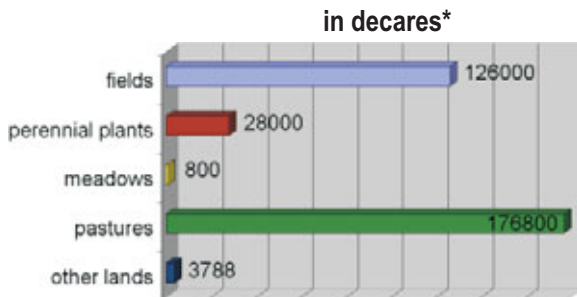

Although the pharmaceutical and medical industries have lost some of their influence on the regional economy, they still play a major role for the development of the market and the labor force. Due to the preliminary export character of this branch of the industry it is still one of the major exporters of locally-manufactured products to the international markets.

**Metal-processing** was one of the main industrial branches in the past of the region. Today the branch has an insignificant role on the development of the regional economic.

The **Agriculture** is well developed in all the settlements of the municipality and has a major role for its overall development. The agricultural lands are situated on an area of 348 477 decares\* or about 35% of the total area of the municipality. The territory of the arable lands is 158 588 decares. According to the data of the District Directorate of Agricultural and Forests, they are divided as follows: