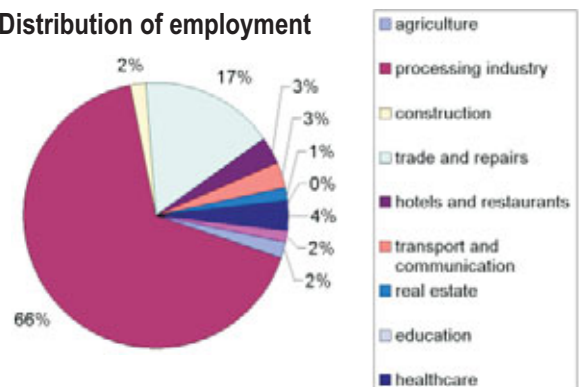

Distribution of employment