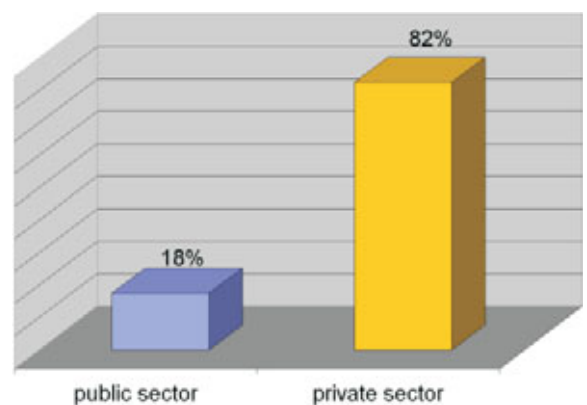

Employment by sectors