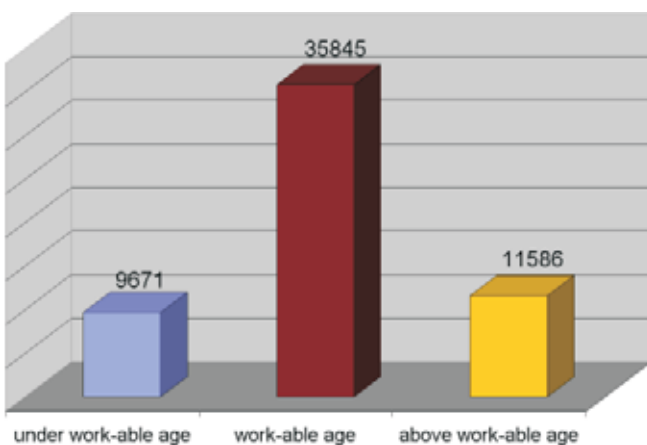

Social environment

The total number of the population of the municipality is 57 450 people. The demographic structure of the population is characterized by a relatively balanced age structure. The population growth is negative but at the same time is higher than the average for the country. The unemployment rate is much lower than the average for the country and it is currently only 5,52 %.

Population structure