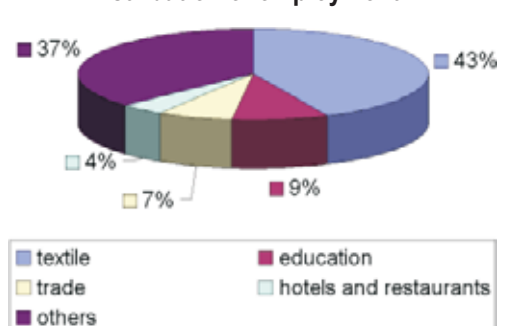

Distribution of employment